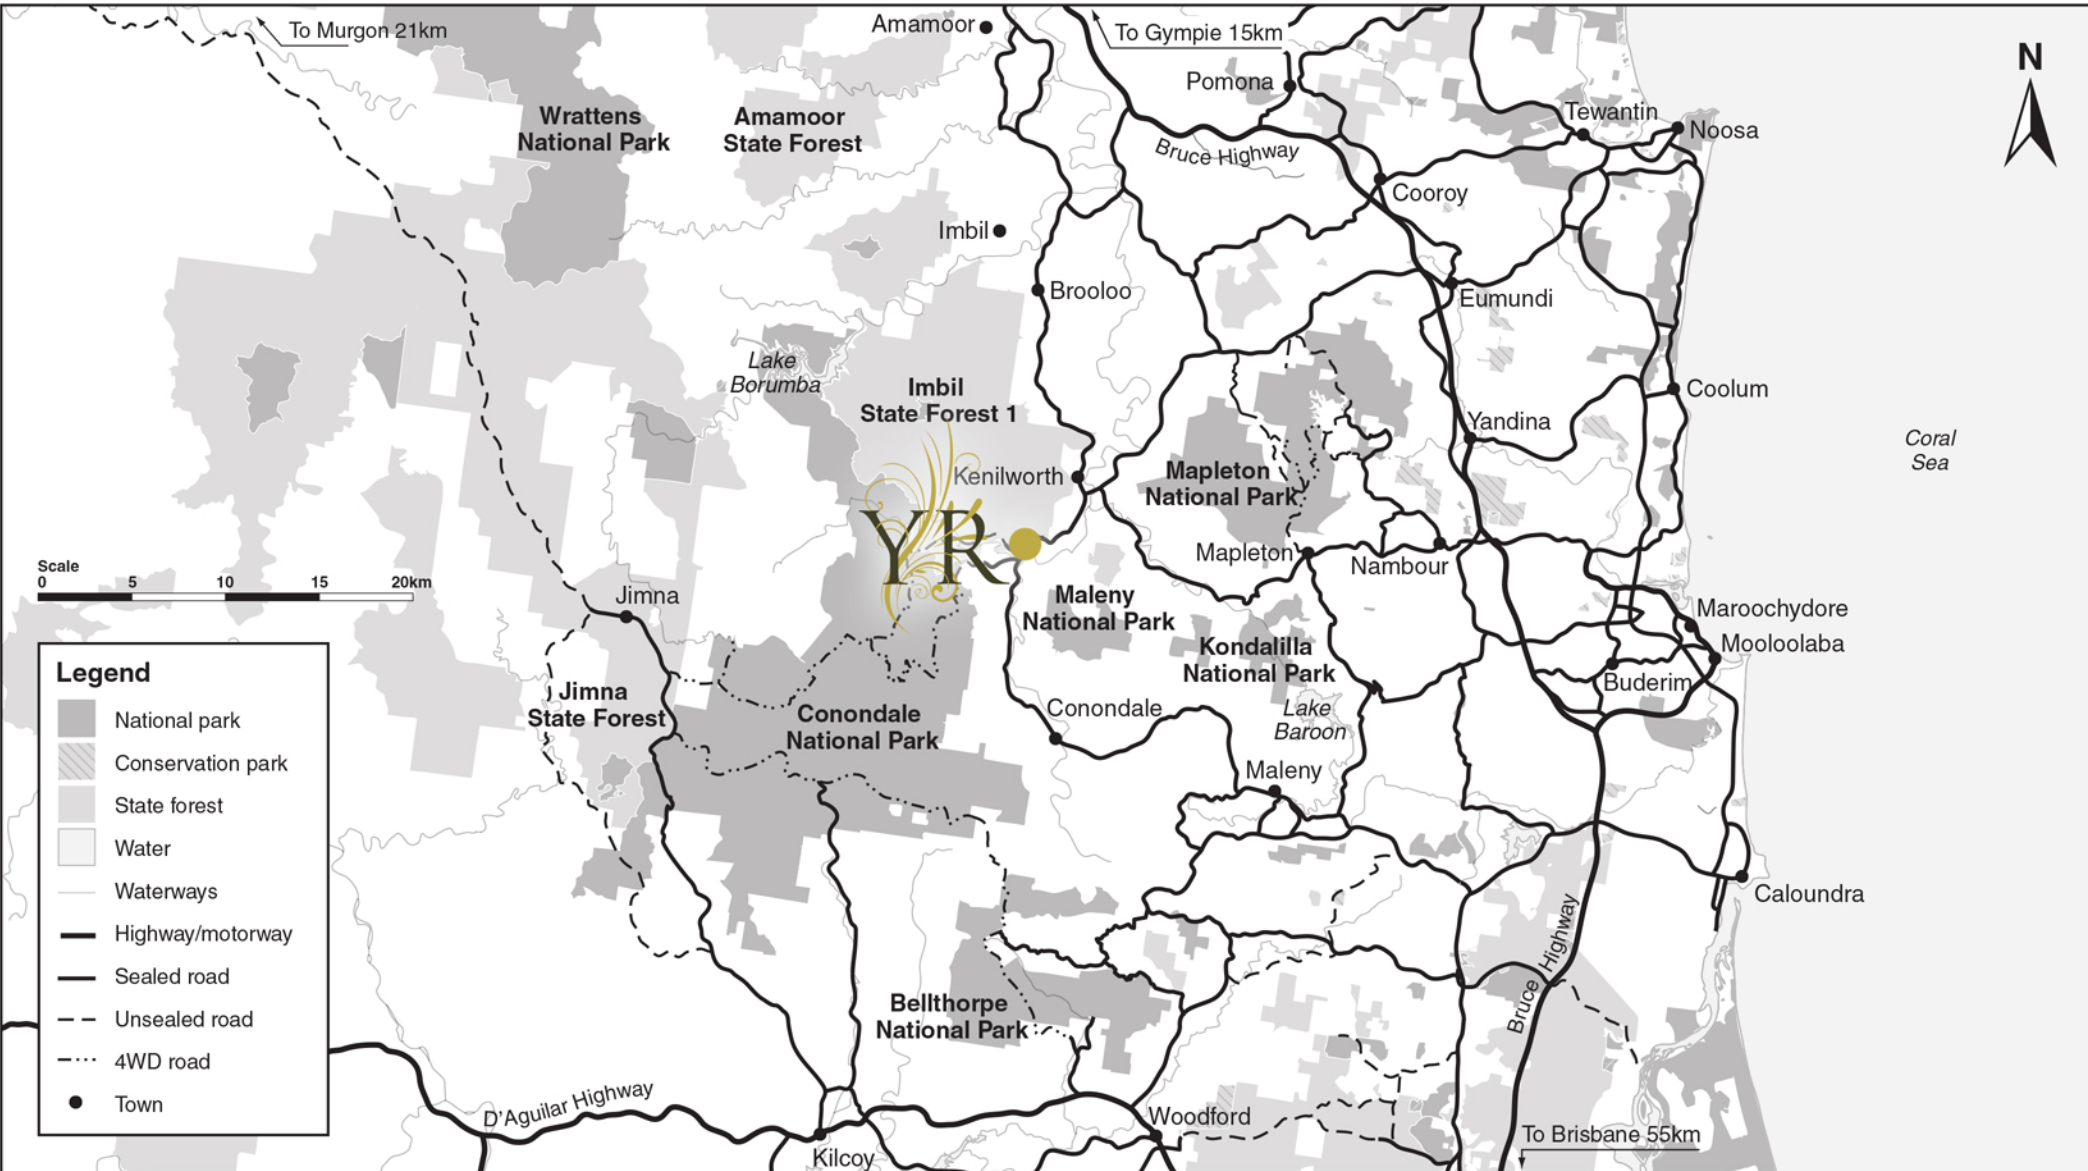

Sunshine Coast Hinterland map

Locality map

© State of Queensland, Queensland Parks and Wildlife Service, Department of National Parks, Sport and Racing, MA353 August 2016